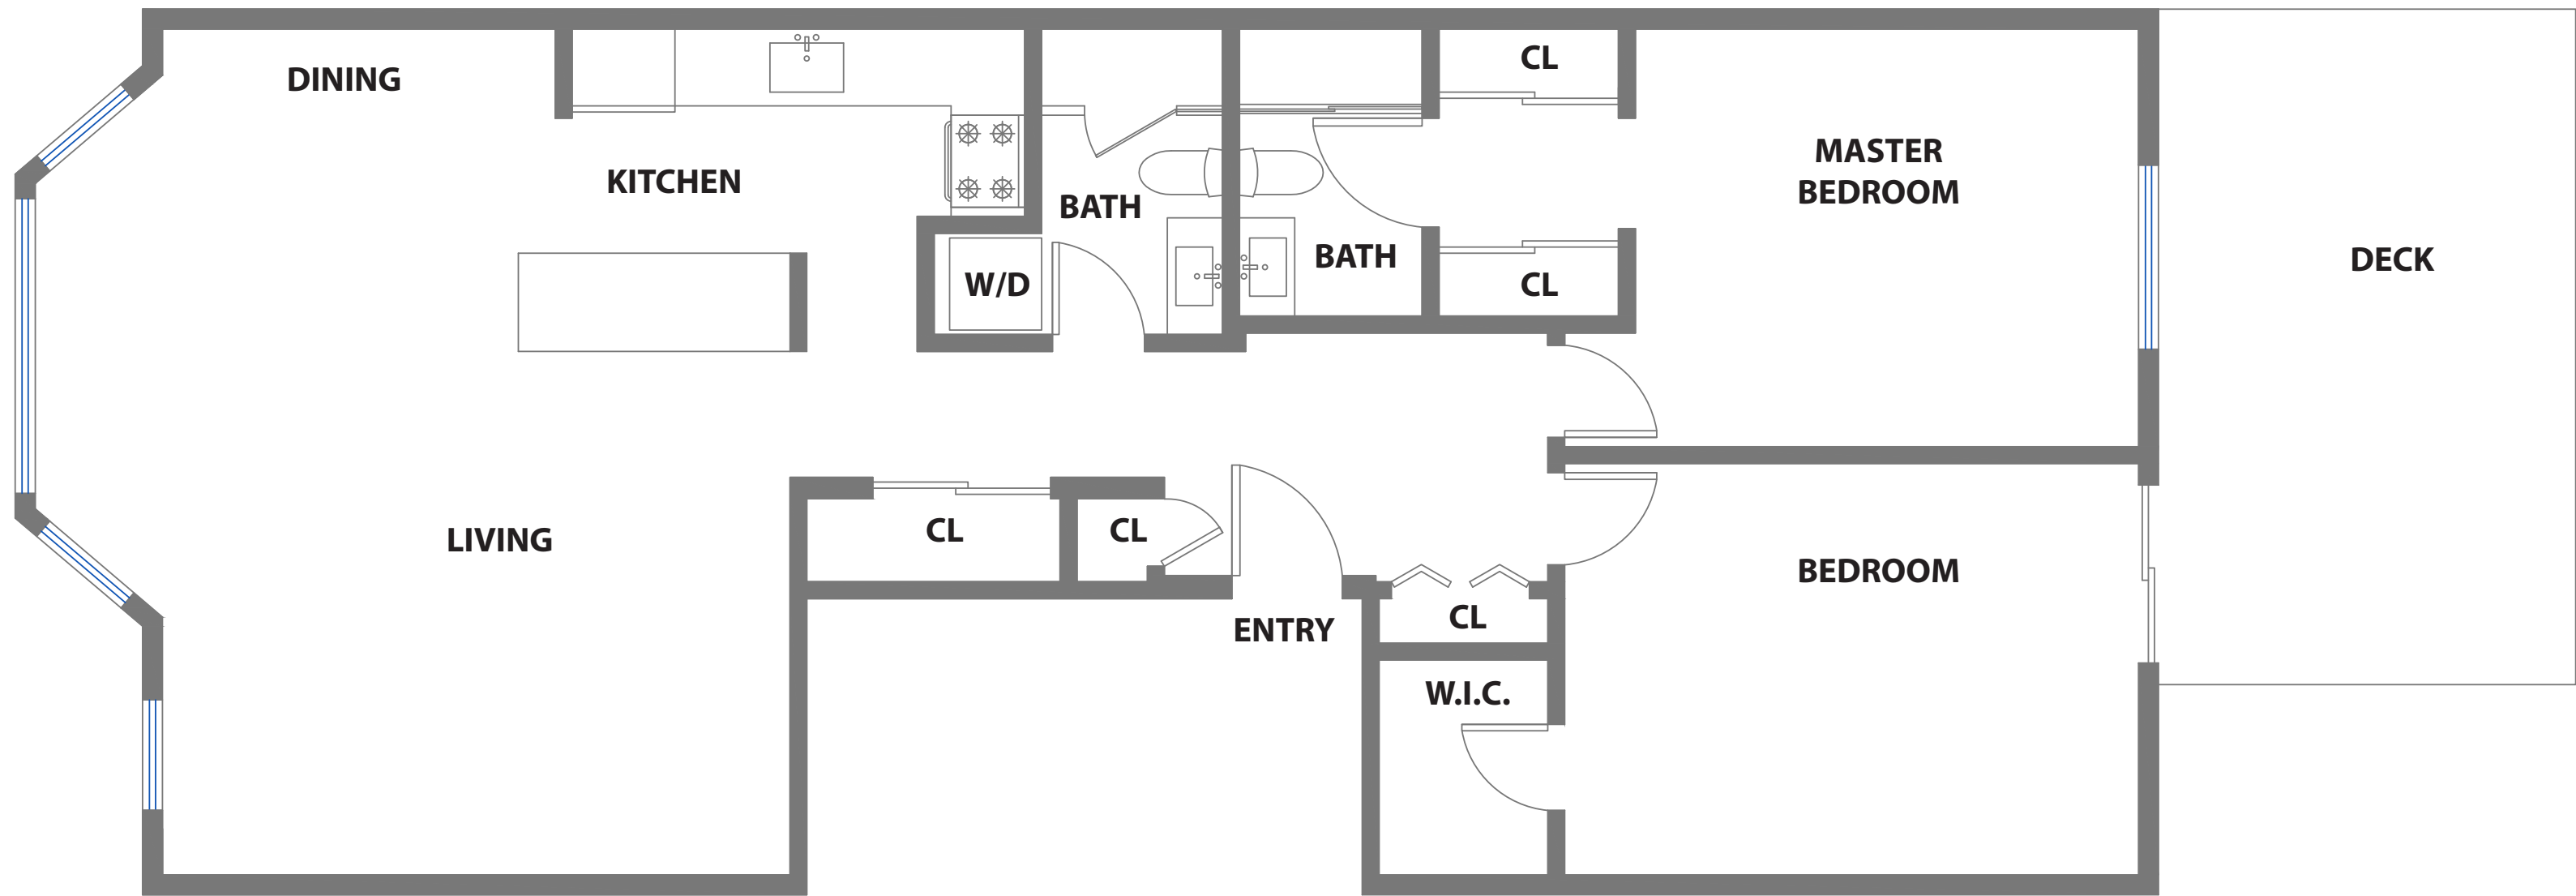

532 FILBERT STREET

SAN FRANCISCO, CALIFORNIA

PROPERTY SQF INFORMATION

LIVING SPACE

Square Footage: 1,238 Sq Ft.*

* 532 Filbert Street 1,238

NON-LIVING SPACE

Square Footage: 208 Sq Ft.*

* Deck 208

APPROXIMATE TOTAL LIVING & NON-LIVING SPACE

Square Footage: 1,446 Sq. FT*