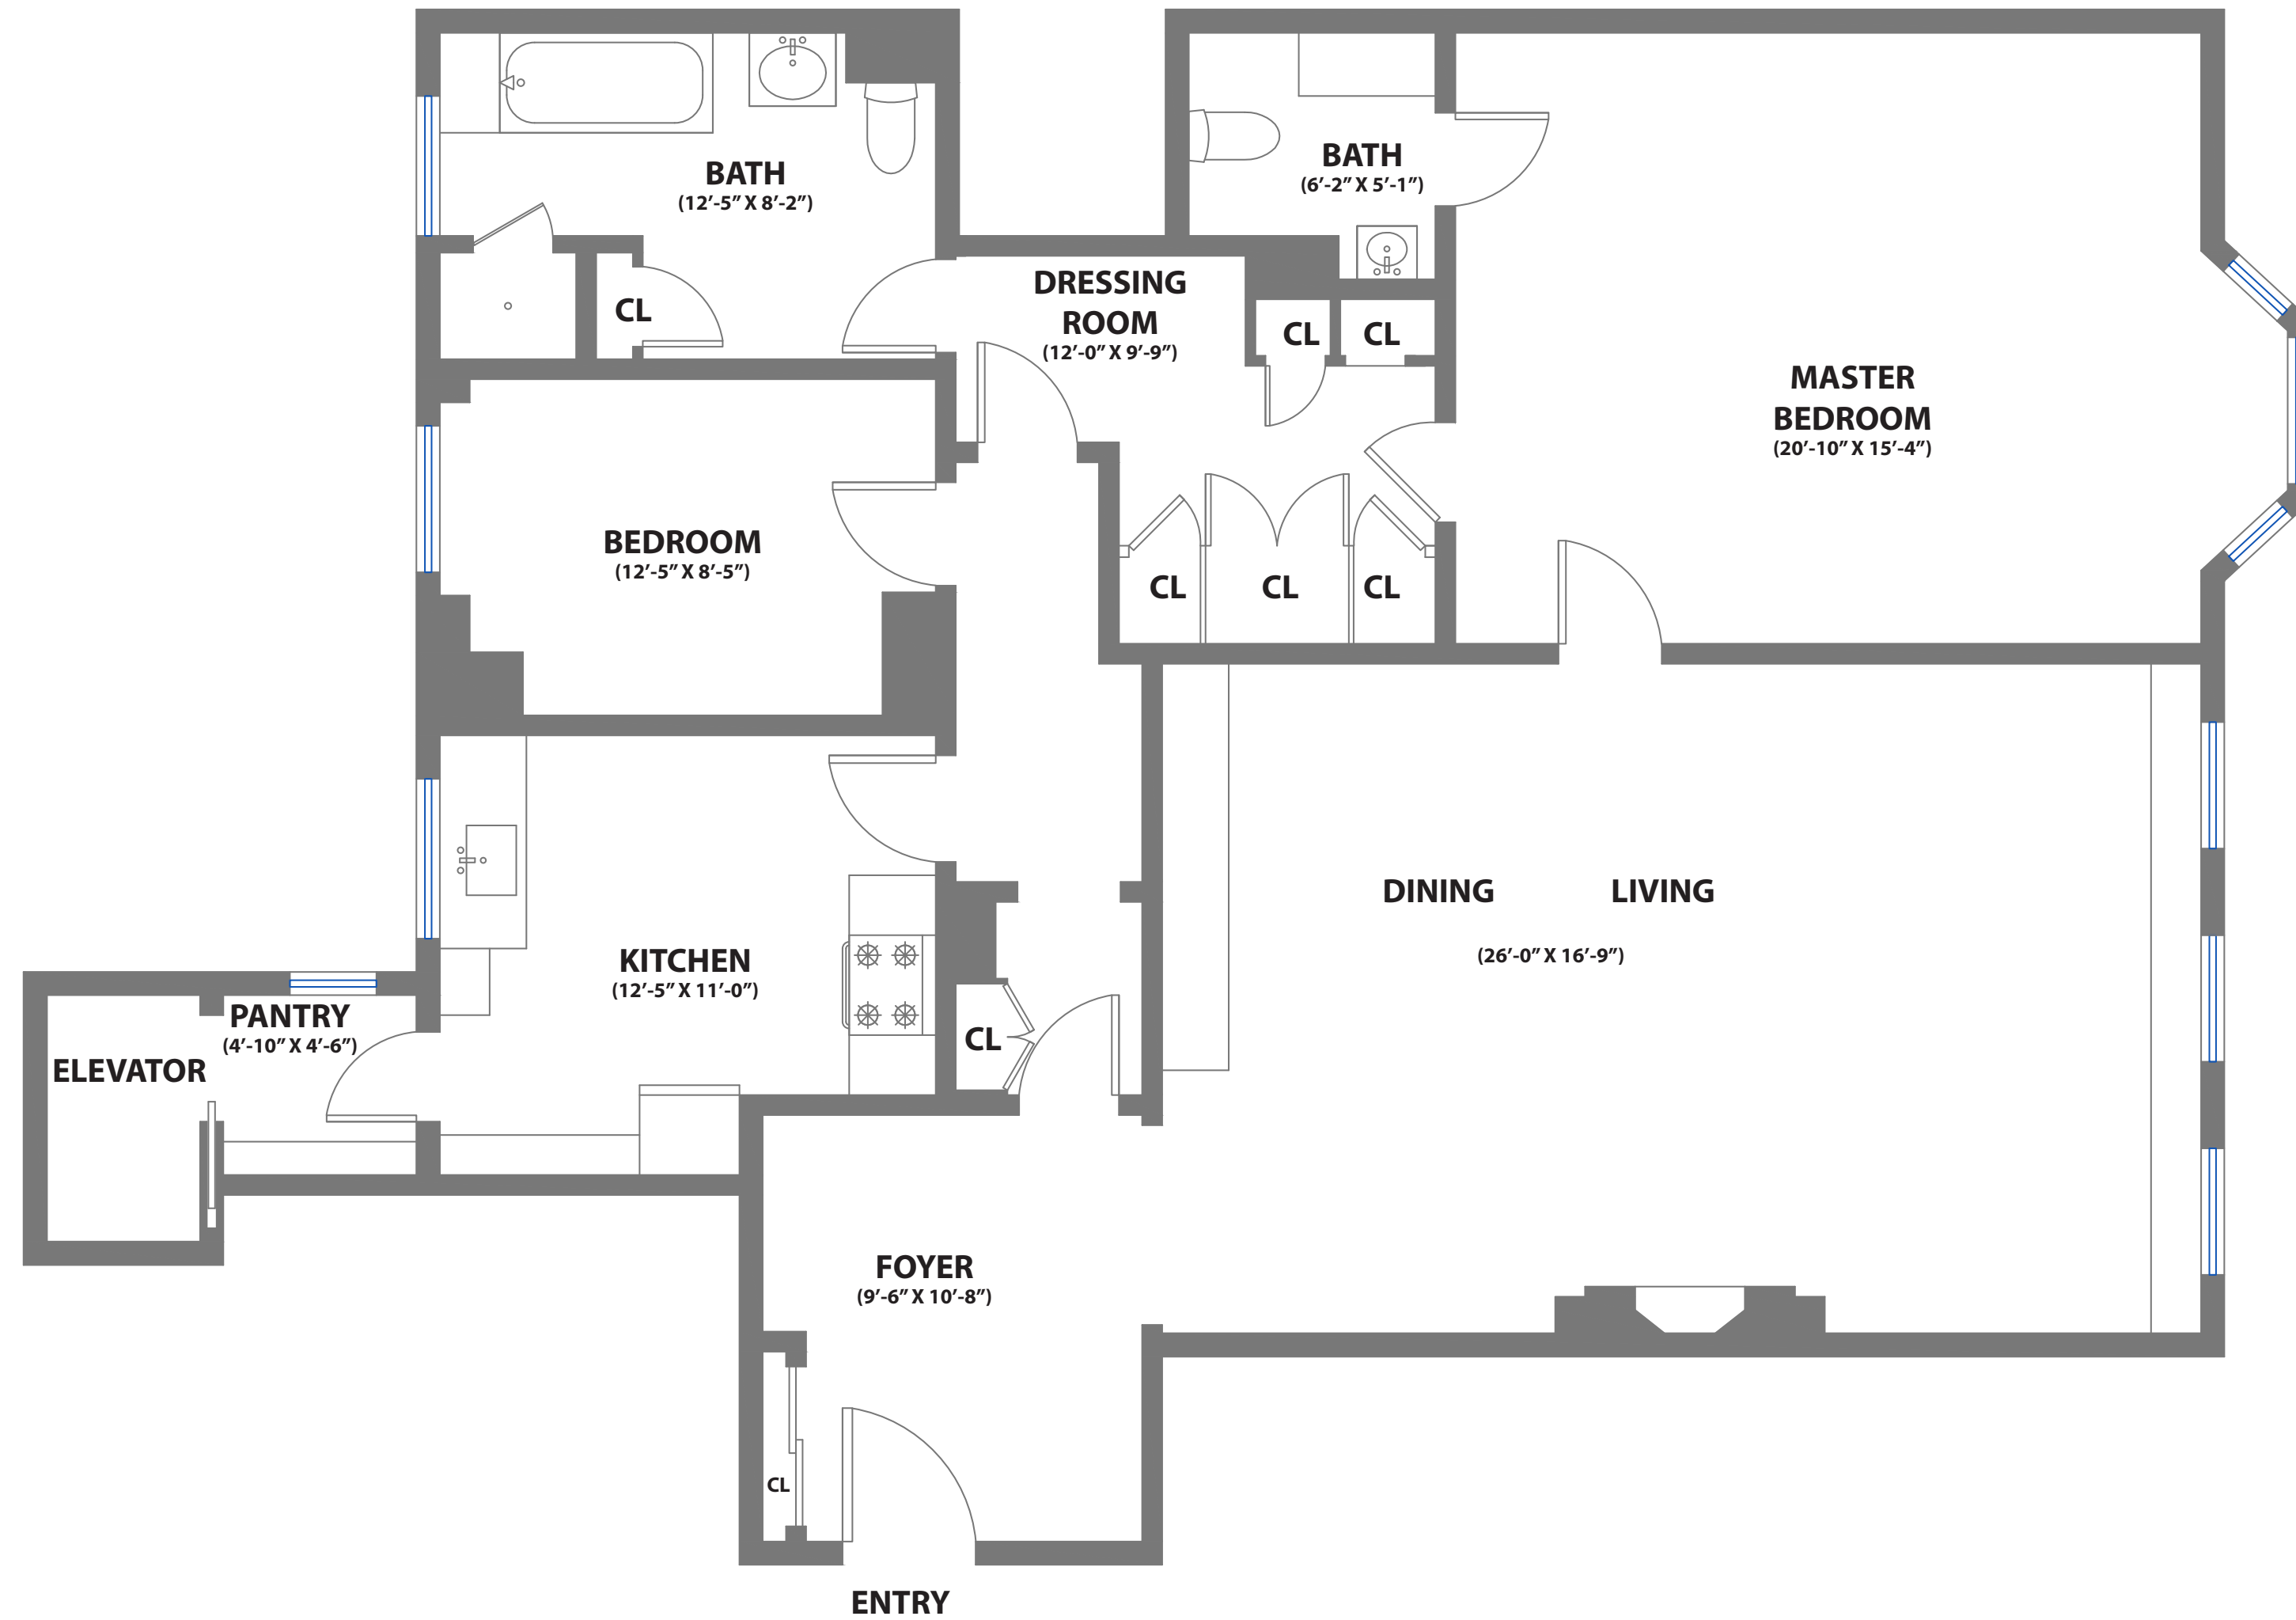

850 POWELL STREET, #501

SAN FRANCISCO, CALIFORNIA

PROPERTY SQF INFORMATION

LIVING SPACE

Square Footage: 1,460 Sq. Ft.*
* 850 Powell St., #501 1,460

APPROXIMATE TOTAL LIVING & NON-LIVING SPACE

Square Footage: 1,460 Sq. Ft.*