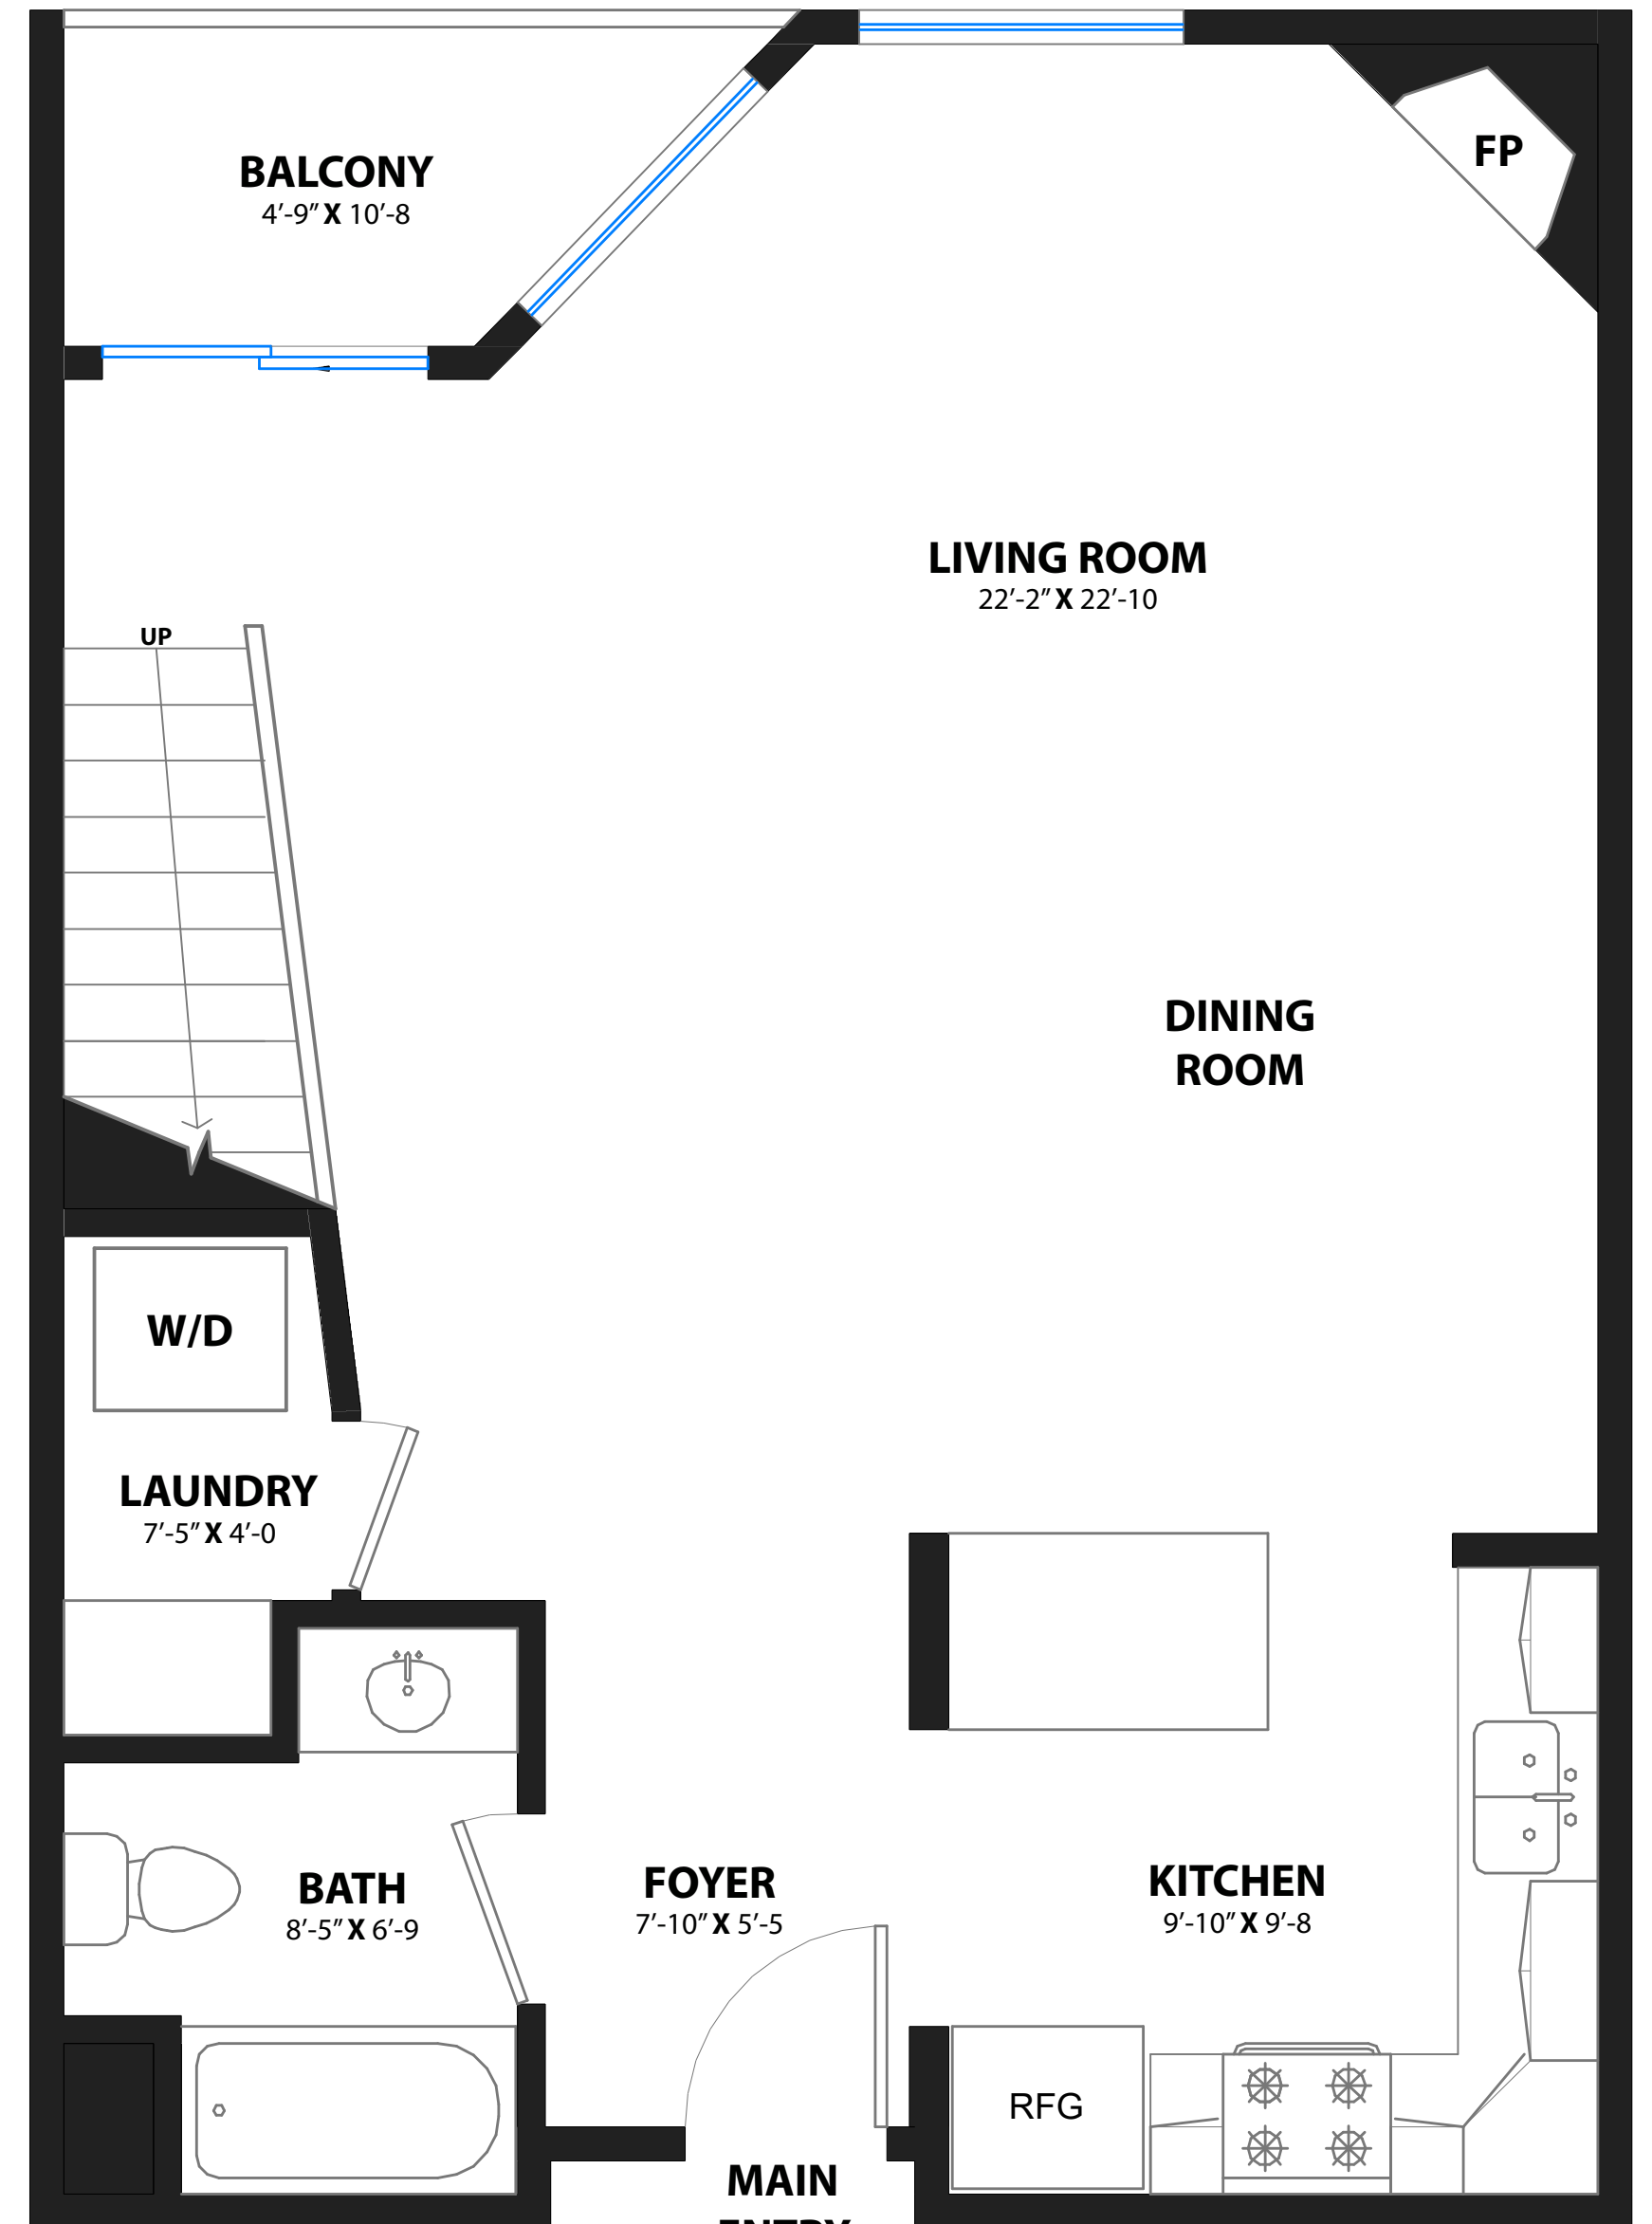

# 695 5TH STREET #4

SAN FRANCISCO, CALIFORNIA

**LOFT LEVEL**

**MAIN LEVEL**