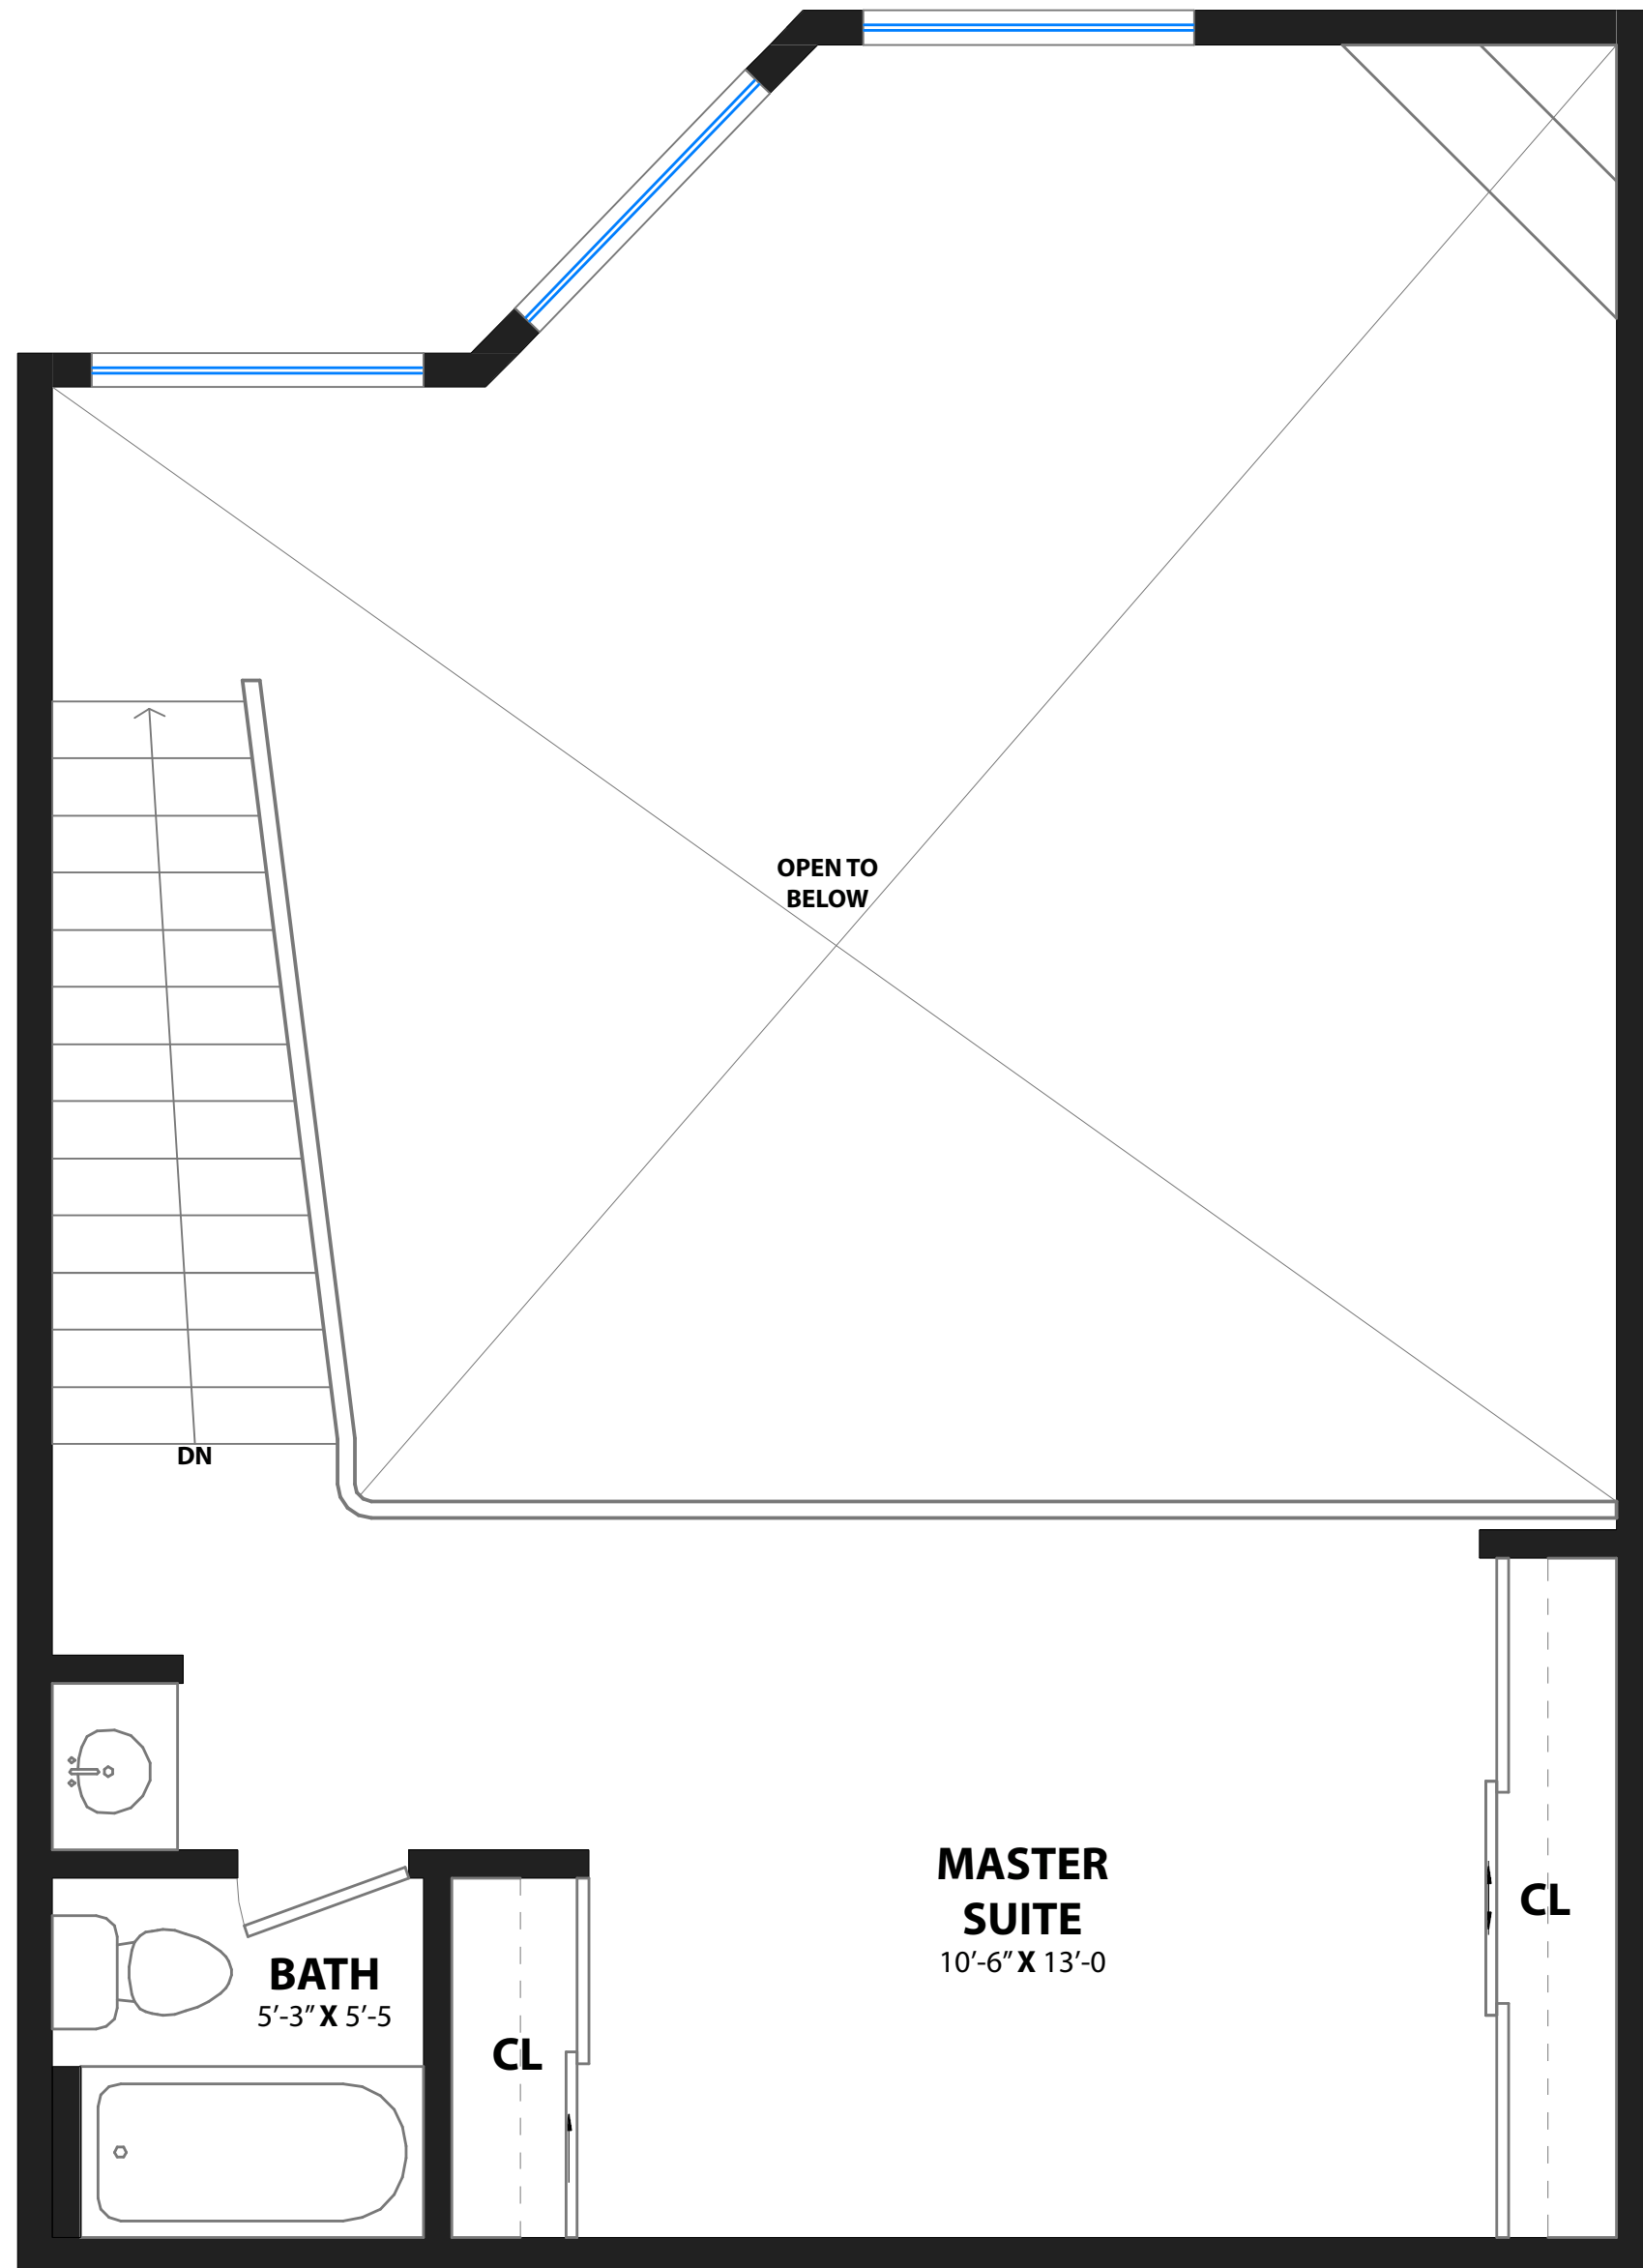

# 695 5TH STREET #4

SAN FRANCISCO, CALIFORNIA

**LOFT LEVEL**

**MAIN LEVEL**